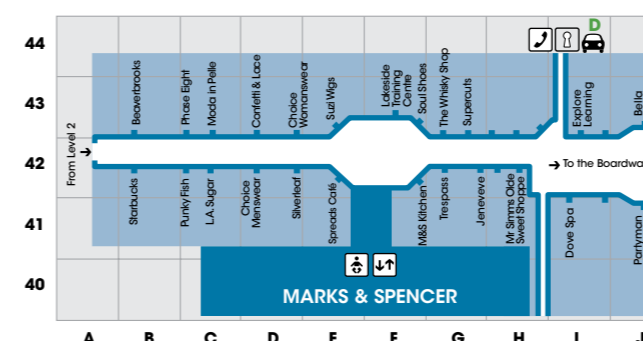

Central Atrium

By Next, Level 1

LEVEL 2 - SHOPS

Please turn over for full list of stores

LEVEL 1 - SHOPS

Buying for someone who has everything?
Why not treat them to a Lakeside Gift Card?

It is against the law to smoke at Lakeside

LEVEL 3 - FOOD COURT

THE BOARDWALK

Eating, drinking, pampering and fun - there's something for everyone at The Boardwalk.

wagamama

La Tasca

LAS IGUANAS

CAFÉ ROUGE

BELLA ITALIA

- Level Guide
- L1 - Shops
 - L2 - Shops
 - L2 BW - Brompton Walk
 - L3 - Food Court, shops
 - B - The Boardwalk

LEVEL 2 - BROMPTON WALK

REGULAR OPENING HOURS

Monday to Friday 10am - 10pm
Saturday 9am - 9pm
Sunday 11am - 5pm
Bank Holidays 10am - 7pm