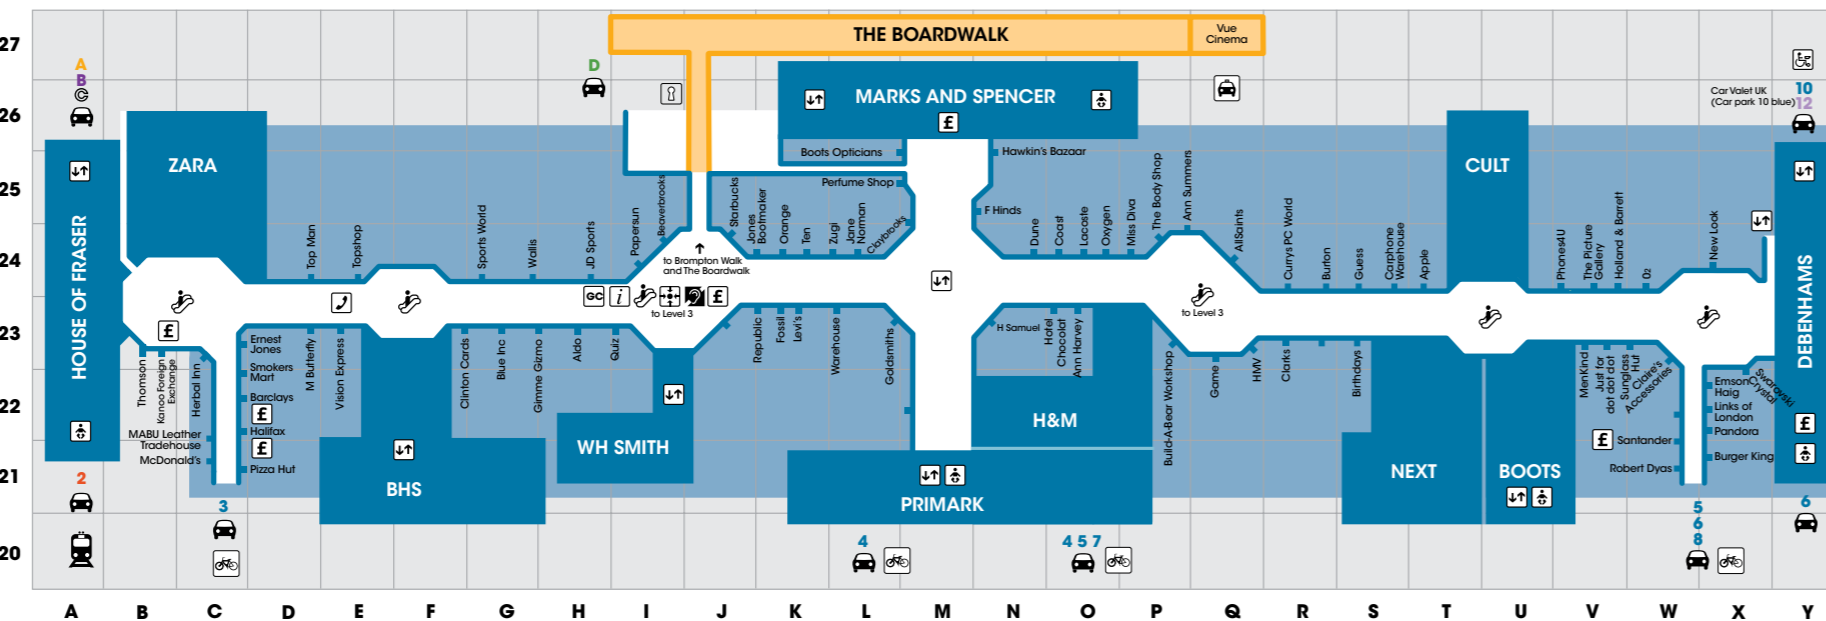

To enter, collect an official entry form, available in centre, fill it out and drop it into the ballot box at the Customer Service Desk by Brompton Walk.

Visit: www.lakeside.uk.com/grottolotto

Visit www.lakeside.uk.com for all events information, as well as the latest centre news, special offers and competitions.

Central Atrium

By Next, Level 1

LEVEL 2 - SHOPS

Please turn over for full list of stores

LEVEL 1 - SHOPS

Buying for someone who has everything?
Why not treat them to a Lakeside Gift Card?

It is against the law to smoke at Lakeside

LEVEL 3 - FOOD COURT

THE BOARDWALK

Eating, drinking, pampering and fun - there's something for everyone at The Boardwalk.

wagamama

La Tasca

LAS IGUANAS

CAFÉ ROUGE

BELLA ITALIA

- Level Guide
- L1 - Shops
 - L2 - Shops
 - L2 BW - Brompton Walk
 - L3 - Food Court, shops
 - B - The Boardwalk

LEVEL 2 - BROMPTON WALK

REGULAR OPENING HOURS

Monday to Friday 10am - 10pm
Saturday 9am - 9pm
Sunday 11am - 5pm
Bank Holidays 10am - 7pm