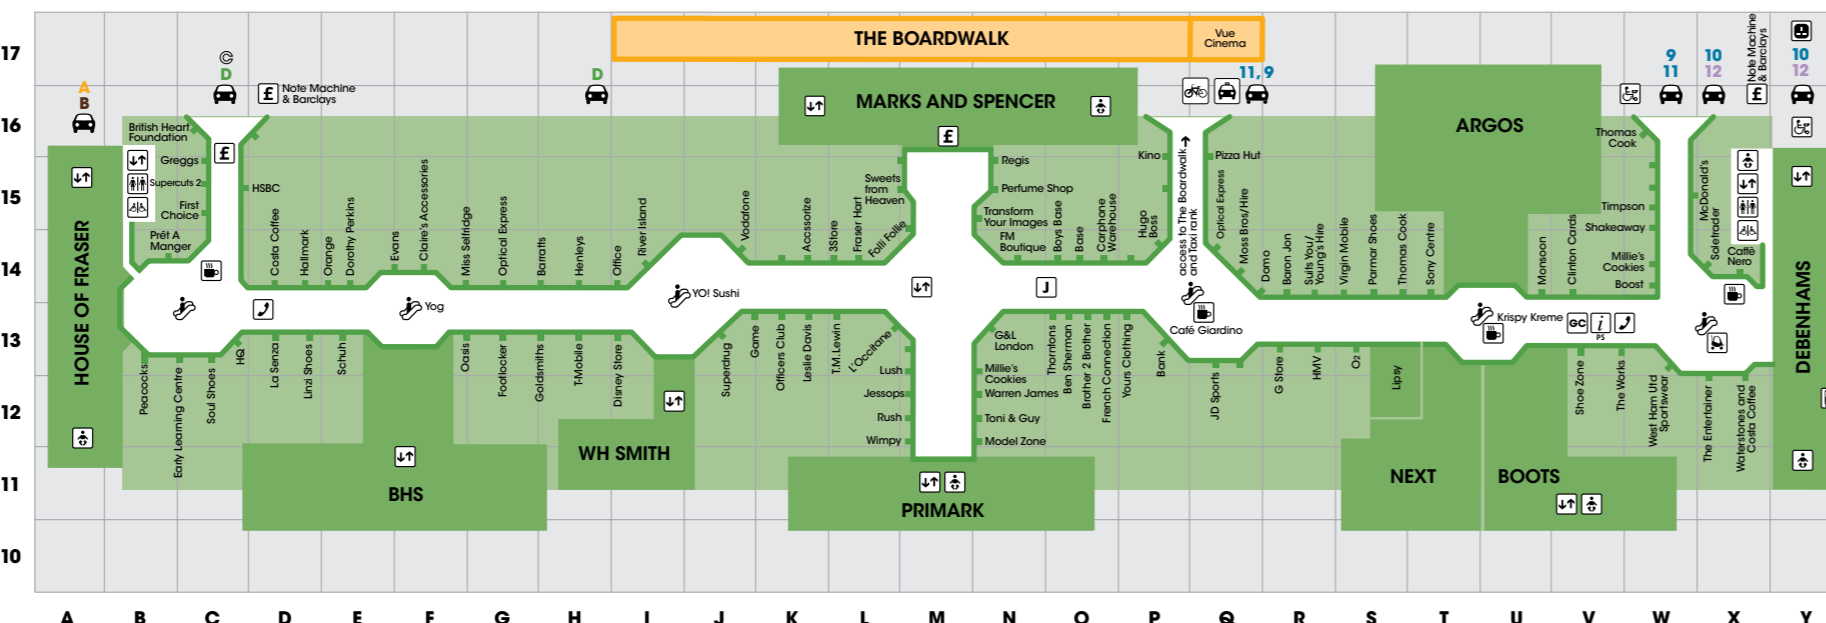

Department & Variety stores		
Argos	15t	1
Bhs	11f, 21f	1 2
Debenhams	13y, 23y	1 2
House of Fraser	13a, 23a	1 2
Marks & Spencer	16m, 26m	1 2
Robert Dyas	21w	2

Entertainment & Leisure		
Explore Learning	43i	2 BW
Lakeside Diving Centre	lake	
Partyman World	41j	2 BW
Vue Cinema	52i	B

Central Atrium

By Next, Level 1

LEVEL 2 - SHOPS

Please turn over for full list of stores

LEVEL 1 - SHOPS

Buying for someone who has everything?
Why not treat them to a Lakeside Gift Card?

It is against the law to smoke at Lakeside

LEVEL 3 - FOOD COURT

THE BOARDWALK

Eating, drinking, pampering and fun - there's something for everyone at The Boardwalk.

wagamama

La Tasca

LAS IGUANAS

CAFÉ ROUGE

BELLA ITALIA

- Level Guide
- L1 - Shops
 - L2 - Shops
 - L2 BW - Brompton Walk
 - L3 - Food Court, shops
 - B - The Boardwalk

LEVEL 2 - BROMPTON WALK

REGULAR OPENING HOURS

Monday to Friday 10am - 10pm
Saturday 9am - 9pm
Sunday 11am - 5pm
Bank Holidays 10am - 7pm